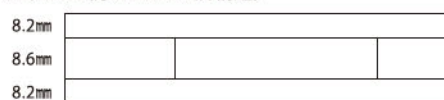

パネル25 (厚み25mm/3層構造)