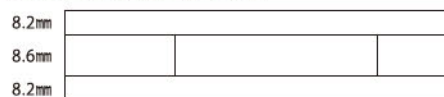

パネル25 (厚み25mm/3層構造)