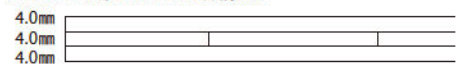

この大きな大きなパネルから、あなたは何を作りますか？

部屋のドア、階段、テーブル、飾り棚。1枚あれば、あれもこれも作れそう。

さあ、あなたの想いを切り取って早速カタチにしてみましょう。

パネル12 (厚み12mm/3層構造)

パネル19 (厚み19mm/3層構造)