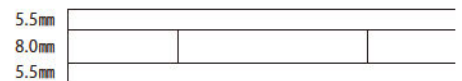

パネル19 (厚み19mm/3層構造)

パネル25 (厚み25mm/3層構造)