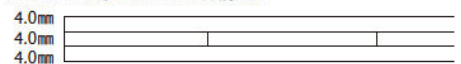

この大きな大きなパネルから、あなたは何を作りますか？

部屋のドア、階段、テーブル、飾り棚。1枚あれば、あれもこれも作れそう。

さあ、あなたの想いを切り取って早速カタチにしてみましょう。

パネル12 (厚み12mm/3層構造)

パネル19 (厚み19mm/3層構造)